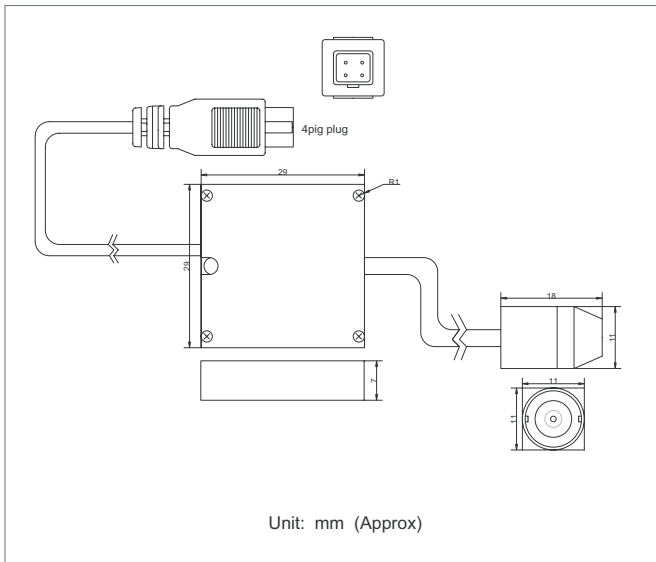

Dimensions

Ordering Information

MODEL	Lens	MIC	NOTE
SS-xx70-3C	3.7mm / F2.0		1/4" CCD M.RES
SS-xx70-4C	4.3mm / F2.0		1/4" CCD M.RES
SS-xx70-3F	3.7mm / F2.0		1/4" CCD M.RES
SS-xx70-4F	4.3mm / F2.0		1/4" CCD M.RES
SS-xx70-3T	3.1mm / F3.4		1/4" CCD M.RES
SS-xx70-4T	3.9mm / F3.9		1/4" CCD M.RES
SS-xx70A-3C	3.7mm / F2.0	●	1/4" CCD M.RES
SS-xx70A-4C	4.3mm / F2.0	●	1/4" CCD M.RES
SS-xx70A-3F	3.7mm / F2.0	●	1/4" CCD M.RES
SS-xx70A-4F	4.3mm / F2.0	●	1/4" CCD M.RES
SS-xx70A-3T	3.1mm / F3.4	●	1/4" CCD M.RES
SS-xx70A-4T	3.9mm / F3.9	●	1/4" CCD M.RES
SS-xx70AD-3C	3.7mm / F2.0	●(H-S)	1/4" CCD M.RES
SS-xx70AD-4C	4.3mm / F2.0	●(H-S)	1/4" CCD M.RES
SS-xx70AD-3F	3.7mm / F2.0	●(H-S)	1/4" CCD M.RES
SS-xx70AD-4F	4.3mm / F2.0	●(H-S)	1/4" CCD M.RES
SS-xx70AD-3T	3.1mm / F3.4	●(H-S)	1/4" CCD M.RES
SS-xx70AD-4T	3.9mm / F3.9	●(H-S)	1/4" CCD M.RES

NOTE:

1/4" CCD **M.RES.** : **M**: Medium resolution ; **H**: High resolution
SS-1470**A**: **A**: W/Microphone ; **AD**: High sensitivity Microphone

Feature

1/4" CCD CAMERA

25cm flexible cable between the mini lens and the the slim camera Board